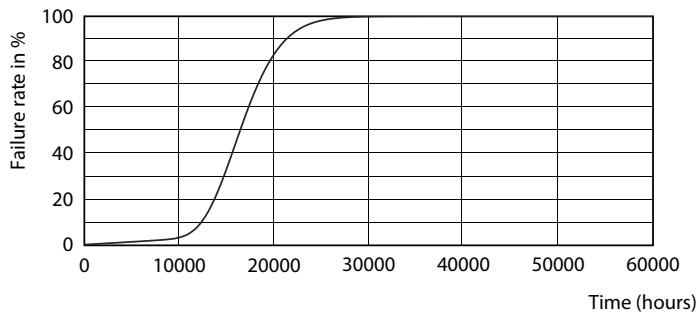

Okres eksploatacji

Life Expectancy Diagram - CorePro LEDbulb ND 12.5-100W A60 E27 840