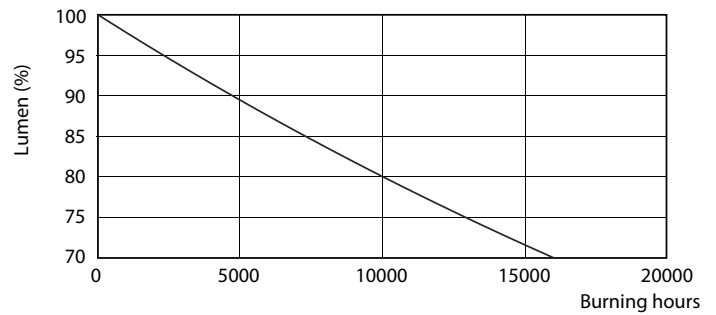

Lumen Maintenance Diagram - CorePro LEDbulb ND 12.5-100W A60 E27 840