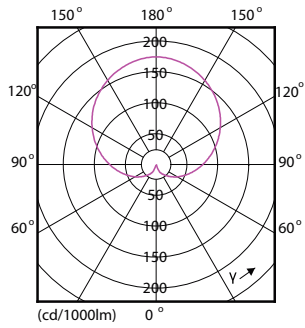

CorePro LEDbulb

Dane fotometryczne

Light Distribution Diagram - CorePro LEDbulb ND 12.5-100W A60 E27 840