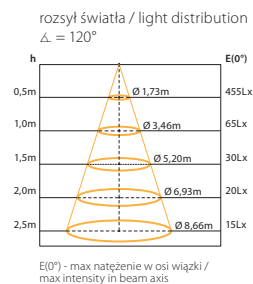

LED48 SMD GU10

Lampa z diodami LED / LED lamp

| | | |
|--|--|--|
| | | |
| | | |

źródło wykorzystuje diody LED SMD 3528 / light source uses SMD 3528 LEDs

LED60 SMD GU10

Lampa z diodami LED / LED lamp

| | | |
|--|--|--|
| | | |
| | | |