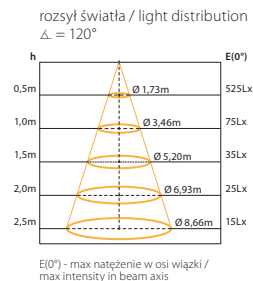

LED48 SMD GU10

Lampa z diodami LED / LED lamp

| | | |
|--|--|--|
| | | |
| | | |

źródło wykorzystuje diody LED SMD 3528 / light source uses SMD 3528 LEDs

LED60 SMD GU10

Lampa z diodami LED / LED lamp

| | | |
|--|--|--|
| | | |
| | | |