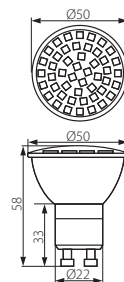

LED48 SMD GU10

Lampa z diodami LED / LED lamp

| | | |
|--|--|--|
| | | |
| | | |

źródło wykorzystuje diody LED SMD 3528 / light source uses SMD 3528 LEDs

LED60 SMD GU10

Lampa z diodami LED / LED lamp

| | | |
|--|--|--|
| | | |
| | | |