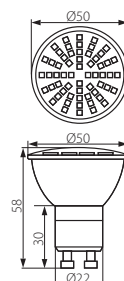

LED48 SMD GU10

Lampa z diodami LED / LED lamp

| | | |
|--|--|--|
| | | |
| | | |

źródło wykorzystuje diody LED SMD 3528 / light source uses SMD 3528 LEDs

LED60 SMD GU10

Lampa z diodami LED / LED lamp

| | | |
|--|--|--|
| | | |
| | | |